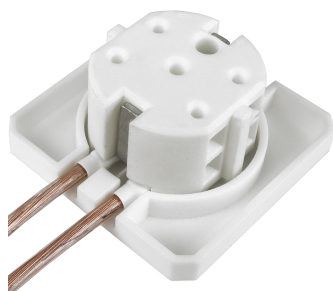

YSHIELD® GP1 | Grounding plug Professional EF

Professional grounding plug EF (CEE-7/4 and CEE-7/7) for a fixed installation.

YSHIELD® GP1

Professional grounding plug EF (CEE-7/4 and CEE-7/7) for a fixed installation. **For German and French Schuko-system. Also suitable for fixed installation of shielding products (paints, meshes, fleeces, plaster, reinforcement fabric, etc.) when screwed into the power outlet.**

- Connectivity: 4 cable connections
- Scope of delivery: Grounding plug, protective cover 55x55x8 mm, all necessary screws, discs, cable lugs and a screwing tool with Torx®-Bits. Cable is not included in the scope of delivery - we recommend our pre-assembled cables GL.