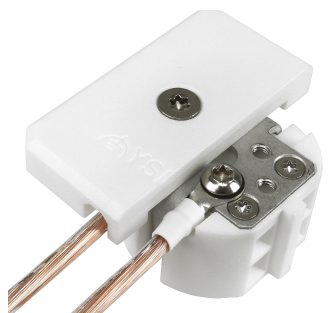

YSHIELD® GP1 | Grounding plug Professional EF

Professional grounding plug EF (CEE-7/4 and CEE-7/7) for a fixed installation.

YSHIELD® GP1

Professional grounding plug EF (CEE-7/4 and CEE-7/7) for a fixed installation. **For German and French Schuko-system. Also suitable for fixed installation of shielding products (paints, meshes, fleeces, plaster, reinforcement fabric, etc.) when screwed into the power outlet.**

- Connectivity: 4 cable connections
- Scope of delivery: Grounding plug, protective cover 55x55x8 mm, all necessary screws, discs, cable lugs and a screwing tool with Torx®-Bits. Cable is not included in the scope of delivery - we recommend our pre-assembled cables GL.