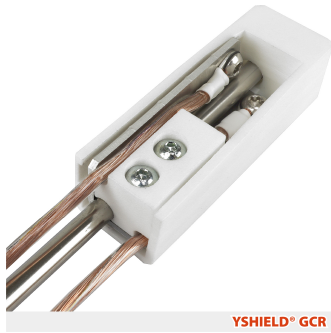

YSHIELD® GCR | Grounding rod

Stainless steel grounding rod for portable textile products.

Stainless steel grounding rod for portable textile products, such as canopies, sleeping bag, bedding, or earthing products. **Fixed shielding products (paints, meshes, fleeces, plaster, reinforcement fabrics, etc.) MUST NOT be grounded with this rod.**

- Connectivity: 2 cable connections
- Scope of delivery: Grounding rod made from stainless steel with a length of 33 cm plus a protective cover (25 x 25 x 73 mm), all necessary screws, discs, cable lugs and a screwing tool with Torx®-Bits. Cable is not included in the scope of delivery – we recommend our pre-assembled cables GL.