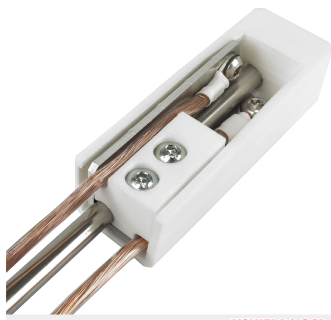

YSHIELD® GCR | Grounding rod

Stainless steel grounding rod for portable textile products.

YSHIELD® GCR

Stainless steel grounding rod for portable textile products, such as canopies, sleeping bag, bedding, or earthing products. **Fixed shielding products (paints, meshes, fleeces, plaster, reinforcement fabrics, etc.) MUST NOT be grounded with this rod.**

- Connectivity: 2 cable connections
- Scope of delivery: Grounding rod made from stainless steel with a length of 33 cm plus a protective cover (25 x 25 x 73 mm), all necessary screws, discs, cable lugs and a screwing tool with Torx®-Bits. Cable is not included in the scope of delivery – we recommend our pre-assembled cables GL.