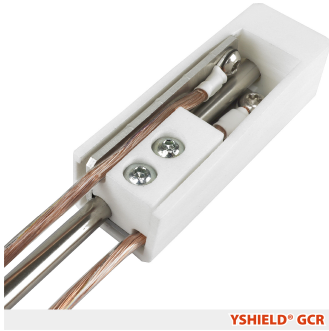

YSHIELD® GCR | Grounding rod

Stainless steel grounding rod for portable textile products.

Stainless steel grounding rod for portable textile products, such as canopies, sleeping bag, bedding, or earthing products. **Fixed shielding products (paints, meshes, fleeces, plaster, reinforcement fabrics, etc.) MUST NOT be grounded with this rod.**

- Connectivity: 2 cable connections
- Scope of delivery: Grounding rod made from stainless steel with a length of 33 cm plus a protective cover (25 x 25 x 73 mm), all necessary screws, discs, cable lugs and a screwing tool with Torx®-Bits. Cable is not included in the scope of delivery – we recommend our pre-assembled cables GL.