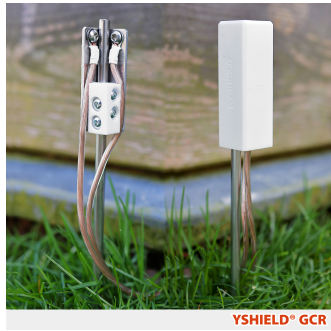

YSHIELD® GCR | Grounding rod

Stainless steel grounding rod for portable textile products.

Stainless steel grounding rod for portable textile products, such as canopies, sleeping bag, bedding, or earthing products. **Fixed shielding products (paints, meshes, fleeces, plaster, reinforcement fabrics, etc.) MUST NOT be grounded with this rod.**

- Connectivity: 2 cable connections
- Scope of delivery: Grounding rod made from stainless steel with a length of 33 cm plus a protective cover (25 x 25 x 73 mm), all necessary screws, discs, cable lugs and a screwing tool with Torx®-Bits. Cable is not included in the scope of delivery – we recommend our pre-assembled cables GL.