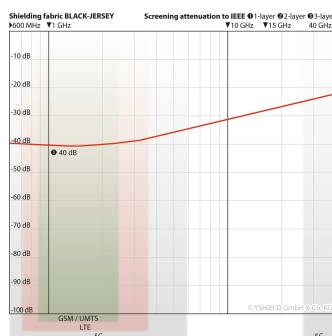

YSHIELD GmbH & Co. KG
94099 Ruhstorf, Germany
www.yshield.com
info@yshield.de