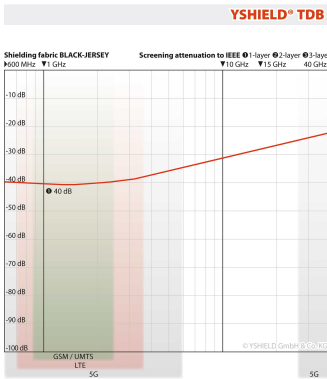

# YSHIELD® TDB | Shielding blanket

Cuddly soft blanket made from Black-Jersey with 40 dB. Groundable. Size: 200 cm x 140 cm.

YSHIELD® TDB

YSHIELD GmbH & Co. KG  
94099 Ruhstorf, Germany  
[www.yshield.com](http://www.yshield.com)  
[info@yshield.de](mailto:info@yshield.de)

## Technical data

- Size: 200 cm x 140 cm
- Attenuation: 40 dB
- Colors: Black
- Raw materials: 83 % cotton, 17 % silver thread
- Surface conductivity: 3 ohm (square resistance)